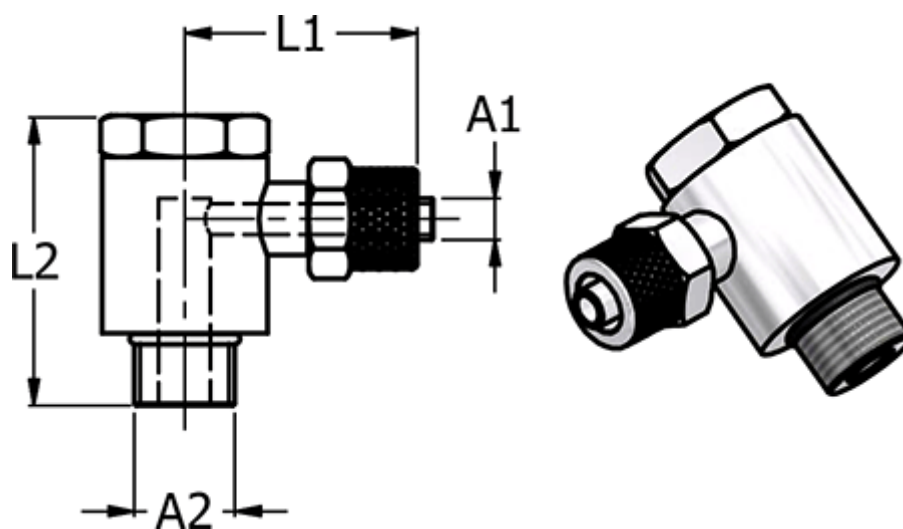

Data Sheet

Article number: 5861361210

Description: Push-on fitting 13.612-10, metal G 1/2"/Ø10/8
Banjovinkel

Measures

= -	NV	= 27
= -	Thread A2 = G 1/2"	
= -		
= -		
= -		

Hose diameter A1 = 10/8

L1 = 30.5

L2 = 42.0